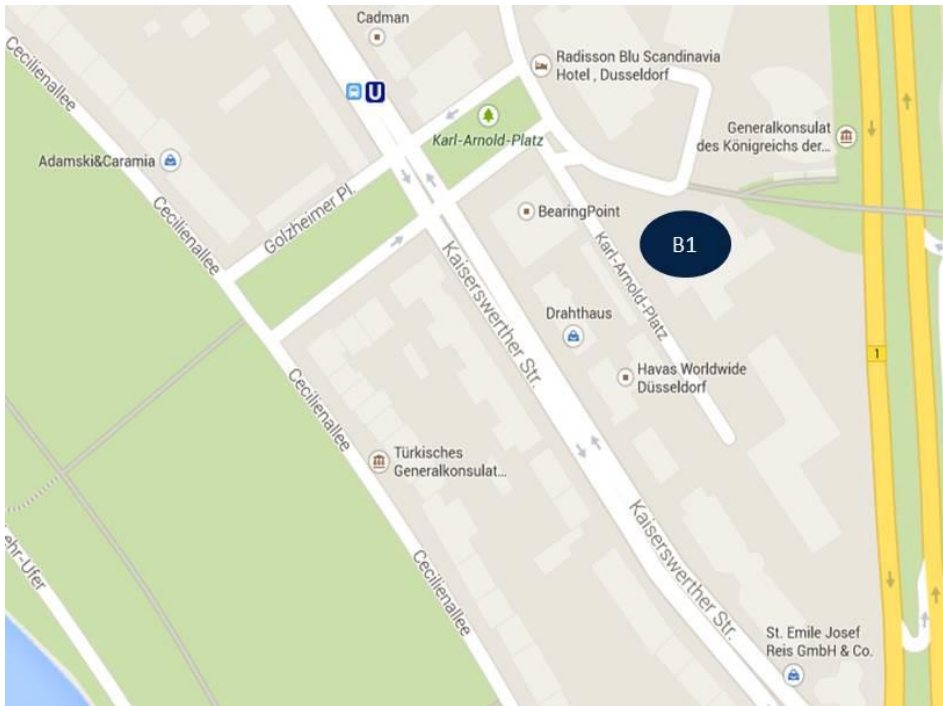

SUPREME

LOCATIONS

YOUR DIRECTIONS TO SUPREME LOCATION B1- DUESSELDORF

Duesseldorf Airport

Duesseldorf Airport is located directly at the northern edge of the city, not far from the Duesseldorf trade fairgrounds and the city center. It is well integrated into the public transportation and Autobahn systems.

www.dus.com

Reaching us by car

B1, our Supreme Location venue, is located only a short drive from Duesseldorf's city center. Free parking is available all around B1, right on the banks of the Rhine (Cecilienallee), and under the Theodor Heuss bridge.

We recommend traveling by public transportation or taxicab.

Public transportation

Travelers arriving by train take the U78 or U79 subway line to Golzheimer Platz. From there it is a two-minute walk to B1.

B1

BENNINGSEN-PLATZ 1
KAISERSWERTHER STRASSE / CORNER
KARL-ARNOLD-PLATZ
40474 DUESSELDORF
GERMANY

INFO@MUNICHFASHIONCOMPANY.DE
WWW.SUPREME-LOCATIONS.DE

SUPREME

LOCATIONS

Address:

B 1
BENNINGSEN-PLATZ 1
KAISERSWERTHER STRAÙE / ECKE KARL-ARNOLD-PLATZ
40474 DÜSSELDORF
GERMANY